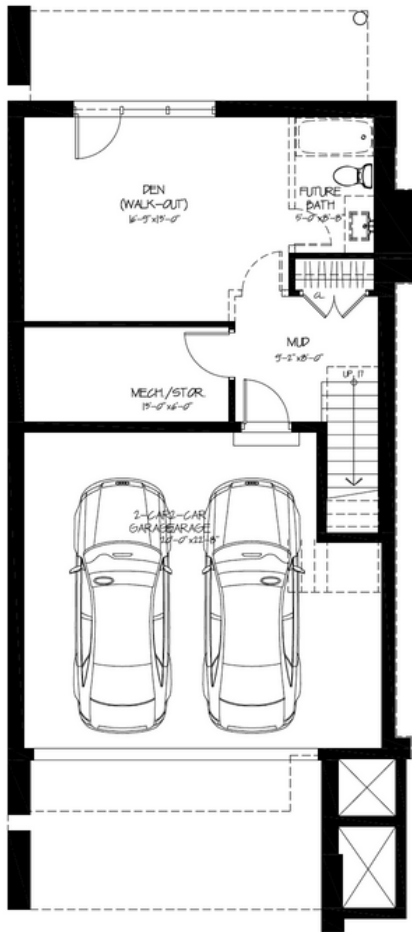

The Ridge

Elevation C - Lot 3

Lower Level

Main Level

Upper Level

2,700 SF | 3 Bedrooms | 3.5 Bathrooms

Enjoy \$25,000 in bonuses with the purchase of these models!

- ➔ \$10,000 voucher to Dala Decor (furniture or lighting fixtures)
- ➔ \$15,000 voucher to apply to upgrades or cedar barrel sauna