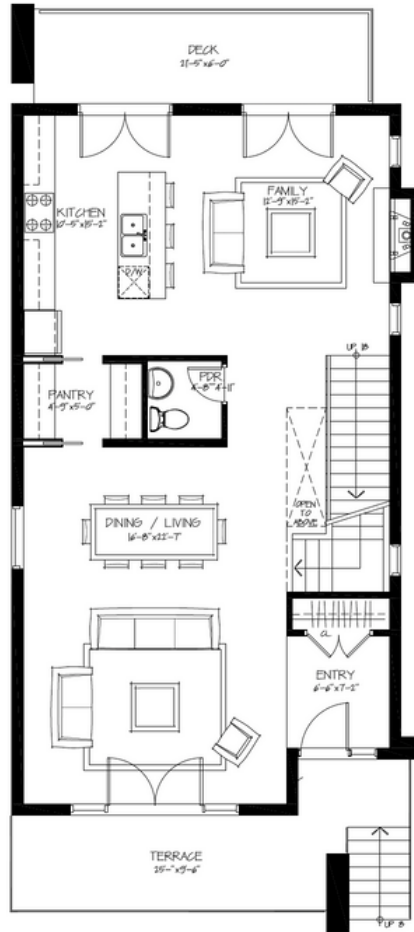

The Ridge

Elevation C - Lot 3

Lower Level

Main Level

Upper Level

2,700 SF | 3 Bedrooms | 3.5 Bathrooms

Enjoy \$25,000 in bonuses with the purchase of these models!

- ➔ \$10,000 voucher to Dala Decor (furniture or lighting fixtures)
- ➔ \$15,000 voucher to apply to upgrades or cedar barrel sauna