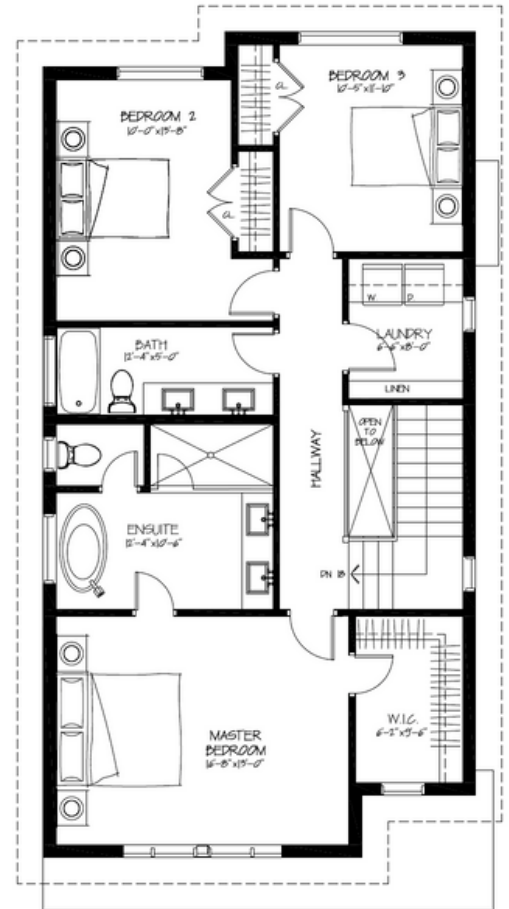

The Ridge

Elevation C - Lot 3

Lower Level

Main Level

Upper Level

2,700 SF | 3 Bedrooms | 3.5 Bathrooms

Enjoy \$25,000 in bonuses with the purchase of these models!

- ➔ \$10,000 voucher to Dala Decor (furniture or lighting fixtures)
- ➔ \$15,000 voucher to apply to upgrades or cedar barrel sauna